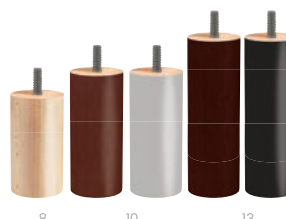

NEW

Spider · 12 / 15 cm
chrome

Fancy · 13 cm
chrome

Polygon · 11 cm
chrome

Metal · 8 cm
chrome

Industry · 13 cm
black

NEW

Line · 15 cm
chrome, black, white

NEW

Flute · 12 / 15 / 19 cm
gold, bronze, chrome, black

Elegance · 13 cm
chrome, gold, black, white

Wood 1 · 8 / 10 / 13 cm
natur, walnut, grey, wenge, black

Wood 2 · 8 cm
natur, walnut, grey, wenge, black